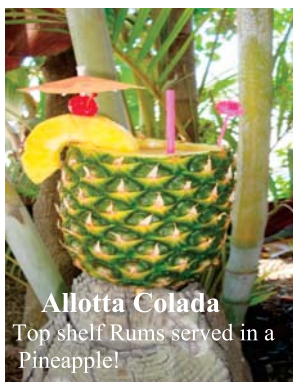

DRAFT BEERS

DOMESTIC BEERS

IMPORT AND SPECIALTY BEERS

Copper Ridge by the glass
Chardonnay, White Zinfandel, Merlot, Cabernet
By the glass

Yellow Tail by the glass or bottle
Chardonnay, Pinot Grigio, Riesling, Merlot,
Shiraz, Cabernet
By the glass or Bottle